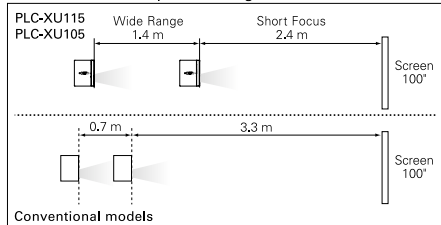

Bright 4,500 Lumens

PLC-XU115/ XU105 achieve a bright 4,500 lumens thanks to a number of advanced technologies in their optical engine and a 275-W lamp. Approaching the brightness of many large, multi-lamp models, these advanced projectors are suited to a wide range of applications in event halls, classrooms, and meeting rooms.

Wide-Range 1.6x Zoom

The wide-range 1.6x zoom lens lets you project a 100" image from as close as 2.4 meters from the screen, to as far away as 3.8 meters. That makes it a lot easier to find suitable places to set the projector up.

Throw distance comparison image

High-Speed Wireless Image and Audio Transfer

PLC-XU115

A newly developed image / audio processor and new algorithm application achieve high-speed wireless image and audio transfer.

Networking Capability

PLC-XU115

The wireless interface is compatible with IEEE 802.11b/g standards, offering transfer speeds up to 54 Mbps and providing WEP/ WPA/ WPA2 security.

Supported Operating Systems:

Microsoft Windows 2000, Windows XP, Windows Vista (32-bit version), or Mac OS X v10.4 or later*

* Not all functions are available with the Mac OS.

360-Degree Tilt Angle

The PLC-XU115/ XU105 can project images while they are tilted 360 degrees around their horizontal axis in either direction - for more flexible setup.

NOTE: Be sure to set the lamp control to High and the fan control to MAX in the setting menu when the projector is inclined between +40 degrees and +140 degrees to the horizontal plane.

Other Features

- SD Card viewer (PLC-XU115)
- PJ Link compatibility (PLC-XU115)
- Auto Keystone Correction
- 16-Language on-screen menu
- Custom startup logo
- User logo (screen capture)
- No show
- Freeze
- Presentation timer