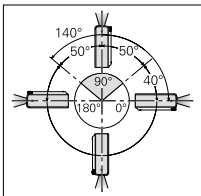

Other Features

- SD Card viewer (PLC-XU115)
- PJ Link compatibility (PLC-XU115)
- Auto Keystone Correction
- 16-Language on-screen menu
- Custom startup logo
- User logo (screen capture)
- No show
- Freeze
- Presentation timer