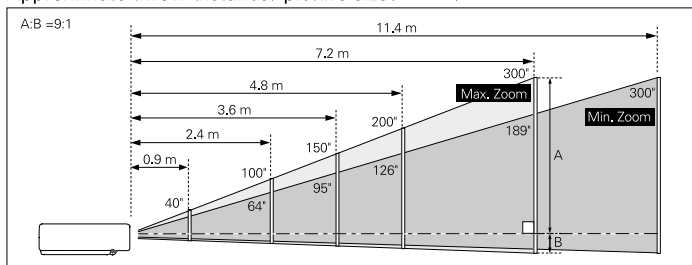

Microsoft Windows 2000, Windows XP, Windows Vista (32-bit version), or Mac OS X v10.4 or later*

* Not all functions are available with the Mac OS.

360-Degree Tilt Angle

The PLC-XU115/ XU105 can project images while they are tilted 360 degrees around their horizontal axis in either direction - for more flexible setup.

Approximate throw distance/ picture size (1.6x zoom)

Screen Size (W x H) mm	40"	100"	150"	200"	300"
4 : 3 aspect ratio	813 x 610	2032 x 1524	3048 x 2286	4064 x 3048	6096 x 4572
Zoom (min)	1.5m	3.8 m	5.7 m	7.6 m	11.4m
Zoom (max)	0.9m	2.4 m	3.6 m	4.8 m	7.2 m