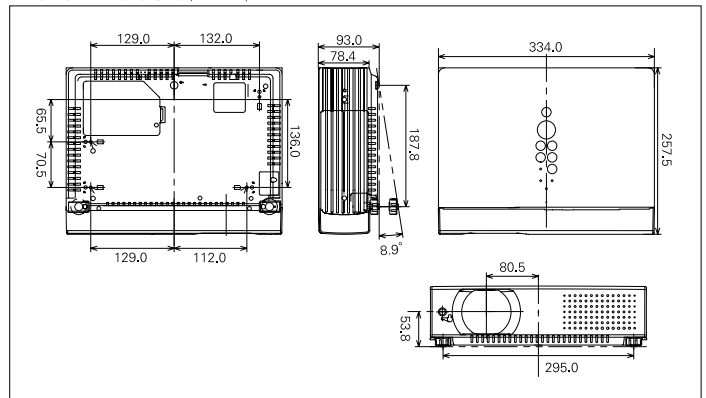

Approximate throw distance/ picture size (1.6x zoom)

Screen Size (W x H) mm	40"	100"	150"	200"	300"
4 : 3 aspect ratio	813 x 610	2032 x 1524	3048 x 2286	4064 x 3048	6096 x 4572
Zoom (min)	1.5m	3.8 m	5.7 m	7.6 m	11.4m
Zoom (max)	0.9m	2.4 m	3.6 m	4.8 m	7.2 m

* Design of the products and specifications are subject to change without notice.

PLC-XU115

Terminals

Remote control

PLC-XU105

Terminals

Remote control

External dimensions (unit: mm)