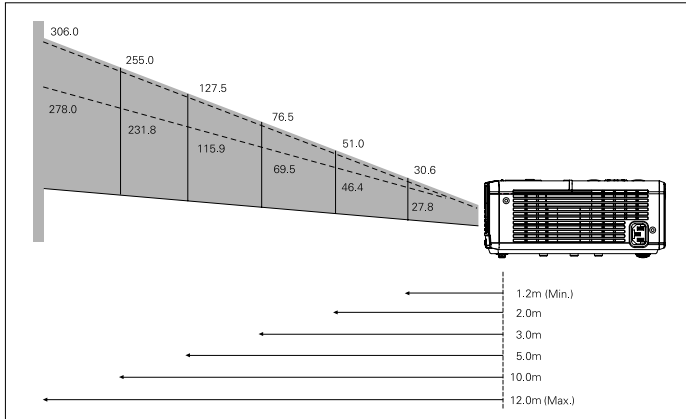

Digital Keystone Correction

To compensate for keystone (trapezoidal) picture distortion, the PDG-DSU21 provides vertical keystone correction with a correction range up to ±15 degrees.

Note: On-screen image size after correction is smaller than that of original. Correction range varies depending on operation settings such as lens shift ratio, lens zoom magnification and so on.

Terminals

Approximate throw distance/picture size (1.1x zoom)

Screen Size (W x H) mm	40'	100'	150'	200'	300'
4 : 3 aspect ratio	813 x 610	2032 x 1524	3048 x 2286	4064 x 3048	6096 x 4572
tele	1.7 m	4.3 m	6.5 m	8.6 m	-
wide	1.6 m	3.9 m	5.9 m	7.8 m	12.0 m