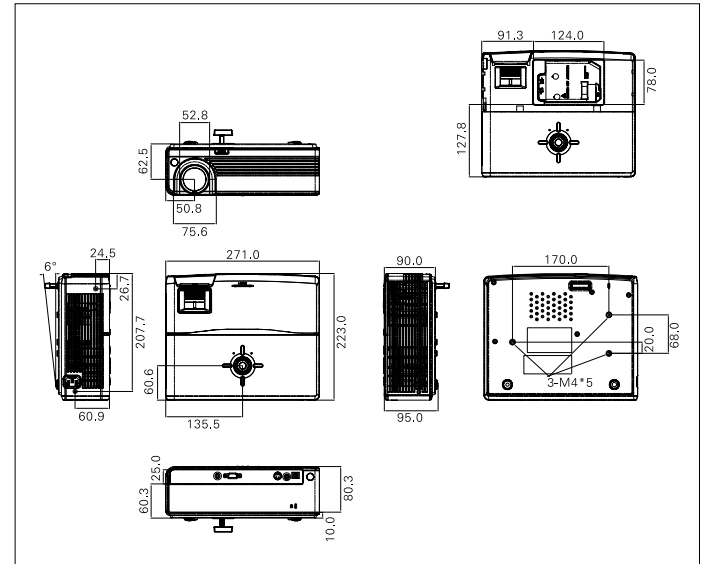

Terminals

Approximate throw distance/picture size (1.1x zoom)

Screen Size (W x H) mm	40'	100'	150'	200'	300'
4 : 3 aspect ratio	813 x 610	2032 x 1524	3048 x 2286	4064 x 3048	6096 x 4572
tele	1.7 m	4.3 m	6.5 m	8.6 m	-
wide	1.6 m	3.9 m	5.9 m	7.8 m	12.0 m

<http://www.sanyo-lcdp.com/english/>

Specifications

Model name	PDG-DSU21
Display type	0.55 inch DMD 1 chip (DarkChip1), DDP 2230 type X
Number of pixels	480,000 (800 x 600 dots)
Color Wheel	5 Segment (R/ Y/ G/ W/ B)
Projection lamp	180 W
Brightness	2300 lumens
Contrast	2000 : 1
Uniformity	80 %
Projection lens	F 2.51 - 2.69, f= 21.95 - 24.18 mm
Screen size	30" - 300" 1.2 wide - 12 (m) 100" at 3.9 - 4.3 m
Zoom/ Focus	Manual x 1.1, U : D = 13.3 : -1
Color systems	PAL/ SECAM/ NTSC/ NTSC 4.43/ PAL-M/ N
HDTV	480i, 480p, 576i, 576p, 720p, 1080i
Video Signal	Composite, (RCA) S-Video (mini DIN)
Computer compatibility	SXGA/ XGA/ SVGA/ VGA
Computer Terminal	D-sub15 pin for Input
Audio	Mini-Jack for Input
Communication Terminal	USB-B type, RS-232C
Other Feature	Keystone +/- 15 degrees, pointer, Page↓ Auto Input Search, D.Zoom, Freeze, No show
Scanning frequency	Horizontal : 31 KHz - 79 KHz Vertical : 50 Hz - 85 Hz Dot clock : 25 -135 MHz
Sound output	2W x 1
Voltage	100 V-240 V AC (auto voltage)
Power consumption	230 / 200 W (7 W)
Dimensions (W x H x D)	271.0 x 80.3 x 223.0 mm (not including protruding parts)
Weight	2.75 kg
Fan Noise	Normal 35 dBA, Eco 32 dBA
Including accessories	- Lens cap & strap - AC Power Cord - VGA Cable - Remote Control with Battery (CR2025) - Owner's Manual - Quick Start Guide

* Replacement Lamp Type No. : POA-LMP118 (IFJA)

Option

- Soft carrying bag POA-CAC-VCL2
- Component D-sub cable POA-CA-COMPVGA
- RS232C Cable POA-MCSRL02

External dimensions (unit:mm)

All products manufactured by the Projector Integrated Business Unit of SANYO's DI Company employ a quality management system that has undergone the inspection and registration process of the ISO 9001:2000 international standard.